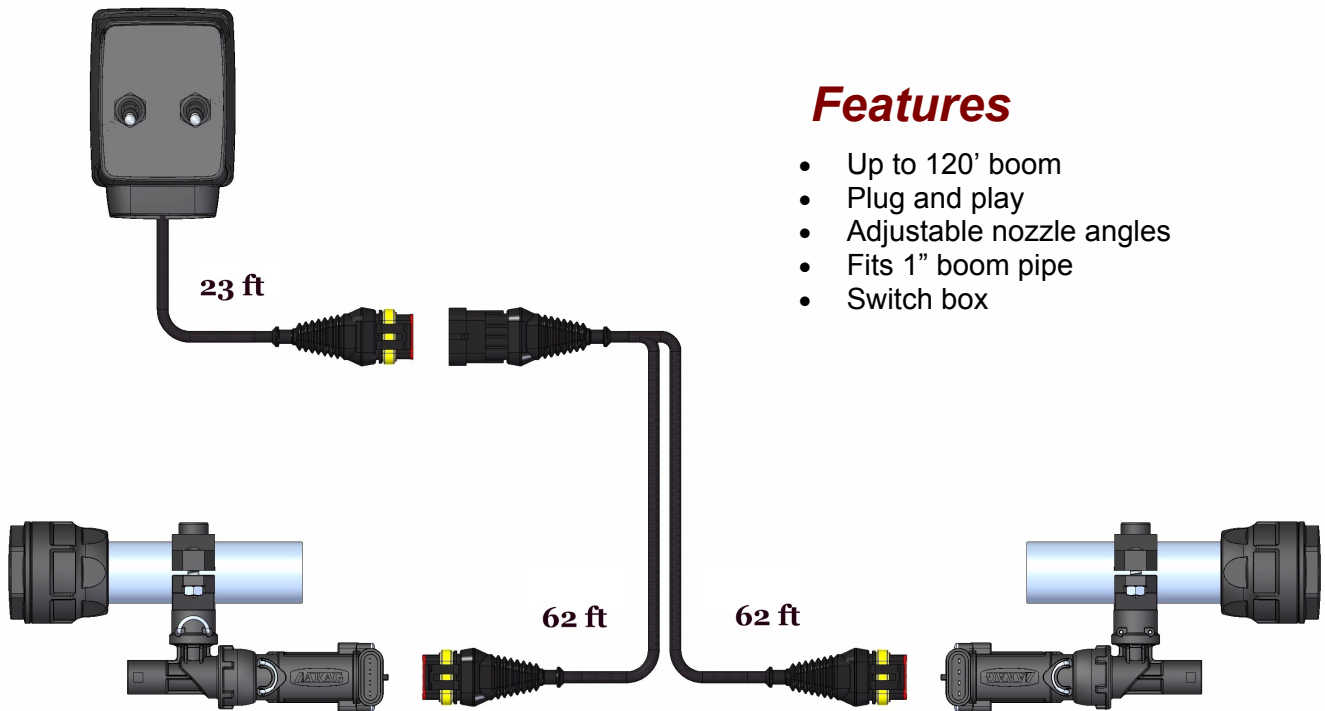

# Fence Row Nozzle Kit

*Frost* Inc.

This is a complete kit to outfit your sprayer with end row nozzles on both ends of the boom.

## Features

- Up to 120' boom
- Plug and play
- Adjustable nozzle angles
- Fits 1" boom pipe
- Switch box