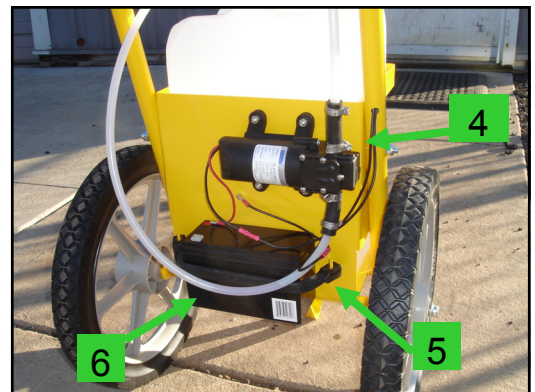

The Handy-Spray is a convenient spray tool for applying liquid nutrients and herbicides on turf. The spray pump runs on a 12v battery and is controlled by a momentary switch on the handle. The Handy-Spray is a fixed flow sprayer and application rate is adjusted by ground speed. Refer to rate recommendation provided by the spray product label and match with the corresponding range of rates on the chart below to determine the proper walking speed. Higher rates can be achieved with multiple passes. Three nozzle options are available depending on the application type and desired coverage.

Spray Nozzle

Part Number	ESI110-08	ULD120-08	HF140-08
Spray width	20"	40"	60"
	Rate in GPK (Gal/1000²ft)		
MPH			
2	2.0	1.0	0.5
3	1.4	0.7	0.4
4	1.0	0.5	0.3
5	0.8	0.4	0.2
6	0.6	0.3	0.1

Plant Health Products

Refer to product label for recommended application rate. Dilution of the product can be used to match Handy-Spray application rate. Fan spray nozzles listed above should be used. The ULD120-8 nozzle will produce coarse droplets and HF140-08 nozzle will produce extremely coarse droplets.

De-icing

The Handy-Spray is equipped with a straight stream nozzle (ESI110-08) for best results applying liquid de-ice solutions through snow cover. Fan spray nozzles can be used on bare pavement.

Storage

For long term storage, flush system by dipping the suction tube into RV antifreeze and running the pump until fluid sprays.

Parts List

Ref	PN	Description
1.	3930	Momentary switch
2.	4200-0019	Nozzle holder
3.	VP110-08	Nozzle, fan spray 40"
4.	2200-201	Pump, 1 gpm
5.	STRP14	Battery strap
6.	Bat12	Lead acid sealed battery

Optional Parts

119191630	Battery charger
ESI110-08	Nozzle, 6 stream
HF140-08	Nozzle, fan spray 60"

Frost Inc.

800-621-7910

www.frostserv.com