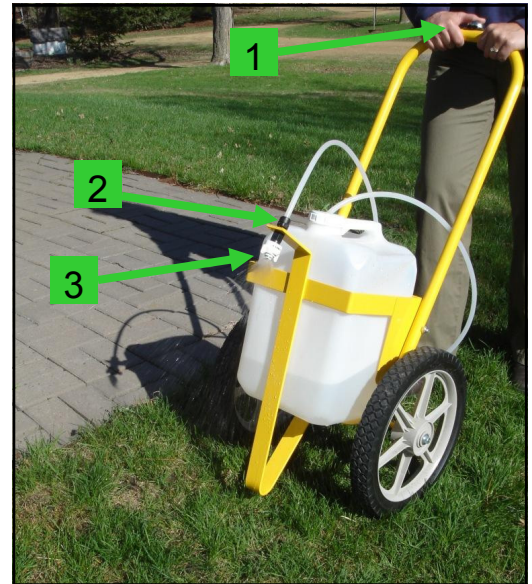

The Handy-Spray is a convenient spray tool for applying liquid nutrients and herbicides on turf. The spray pump runs on a 12v battery and is controlled by a momentary switch on the handle. The Handy-Spray is a fixed flow sprayer and application rate is adjusted by ground speed. Refer to rate recommendation provided by the spray product label and match with the corresponding range of rates on the chart below to determine the proper walking speed. Higher rates can be achieved with multiple passes. Three nozzle options are available depending on the application type and desired coverage.

Spray Nozzle

Part Number	ESI110-08	ULD120-08	HF140-08
Spray width	20"	40"	60"
	Rate in GPK (Gal/1000²ft)		
MPH			
2	2.0	1.0	0.5
3	1.4	0.7	0.4
4	1.0	0.5	0.3
5	0.8	0.4	0.2
6	0.6	0.3	0.1

Plant Health Products

Refer to product label for recommended application rate. Dilution of the product can be used to match Handy-Spray application rate. Fan spray nozzles listed above should be used. The ULD120-8 nozzle will produce coarse droplets and HF140-08 nozzle will produce extremely coarse droplets.

De-icing

The Handy-Spray is equipped with a straight stream nozzle (ESI110-08) for best results applying liquid de-ice solutions through snow cover. Fan spray nozzles can be used on bare pavement.

Storage

For long term storage, flush system by dipping the suction tube into RV antifreeze and running the pump until fluid sprays.

Parts List

Ref	PN	Description
1.	3930	Momentary switch
2.	4200-0019	Nozzle holder
3.	VP110-08	Nozzle, fan spray 40"
4.	2200-201	Pump, 1 gpm
5.	STRP14	Battery strap
6.	Bat12	Lead acid sealed battery

Optional Parts

119191630	Battery charger
ESI110-08	Nozzle, 6 stream
HF140-08	Nozzle, fan spray 60"

Frost Inc.

800-621-7910

www.frostserv.com