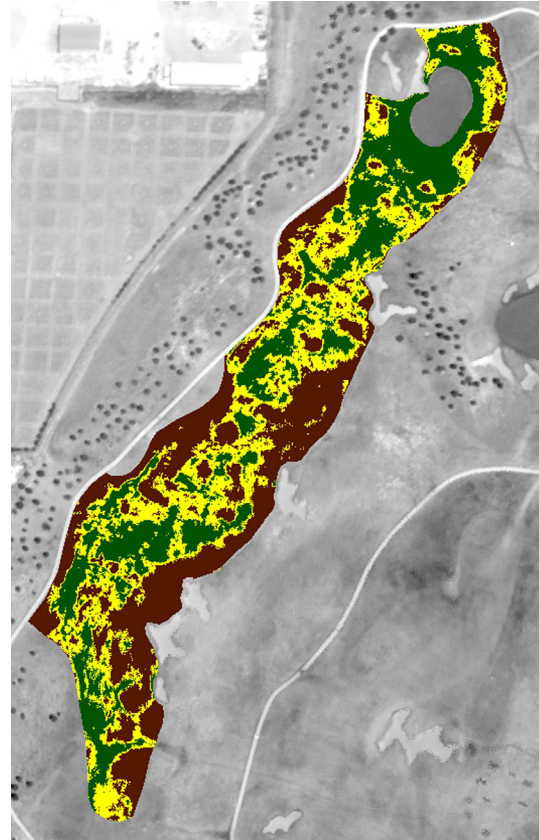

Prescription Mapping Service

Variable Rate Updates

Service includes:

- Spectrum analysis for single date of high-resolution imagery to assess turf health; customer selects satellite acquisition date
- Satellite imagery analysis that may identify turf health issues prior to detection from human eye
- Can include up to two additional layers such as soil nutrient, compaction, or moisture levels
- Mapping service for 18 holes plus practice green
- Includes typical spray areas (i.e., tees, fairways and putting greens)
- Uses EXISTING exclusion and boundary areas
- Multiple rates per boundary area

Service Fees:

- 18 hole package fee = Please contact us
- Additional services such as rate changes, boundary adjustments, new boundaries, and integration of new data billed hourly

Deliverables:

- High-resolution map highlighting relative condition of turf in each boundary area (i.e., healthy to severely stressed)
- KMZ file for easy viewing in Google™ Earth
- Full access to GIS and Spray Technologists during and after the package development

Benefits:

- Updated analysis to reveal current conditions
- Spray product savings
- Applying what is needed where it needs to be

Precision means:

- **Better coverage**
- **Minimized drift**
- **Minimized carry over**
- **Higher productivity**
- **Chemical savings!**